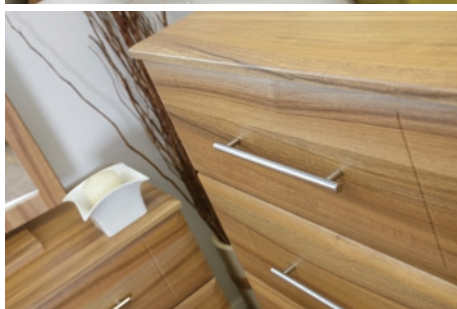

Beautiful Bedrooms

The following are some features of our Cairo bedroom collection:

- New walnut-effect colouring
- Heavy vinyl-wrapped doors, drawer fronts and tops, with beautiful "soft-feel" edges
- Doors have a rebated centre panel
- Drawers and headboards have two "accented" grooved vertical lines
- Shiny steel bar handles
- Metal easy slide drawer runners
- Metal 110 degree hinges
- Corner brace castors. We recommend the removal of castors on chests of drawers prior to use.
- All dimensions are approximate. The sizes shown are the overall size for the assembled cabinet including castors.
- All 3-Door wardrobes have fixed shelves behind the right hand side door
- All furniture manufactured fully-assembled